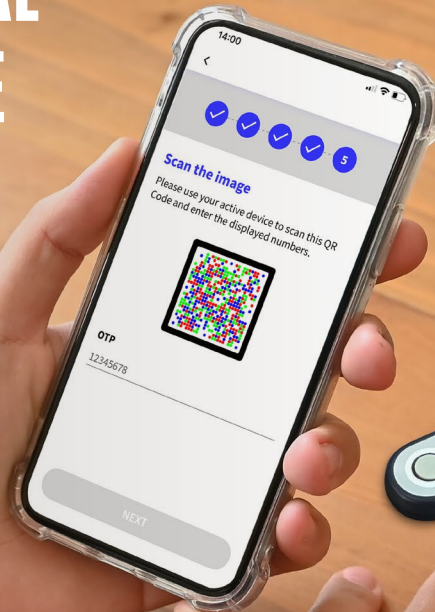

MIGRATION OF THE PHYSICAL TOKEN TO LUXTRUST MOBILE USER GUIDE

STEP 1: CHECK THAT YOU HAVE YOUR LUXTRUST LOGIN DETAILS

Your LuxTrust login details are:

An User ID composed of four letters (the first two letters of your surname + the first two letters of your first name), and four digits (e.g. ABCD1234)

A Password containing six to ten alphanumeric characters, which you chose when you activated your Token

If you do not have your LuxTrust login details, you can retrieve them from the LuxTrust website: <https://www.luxtrust.com/en/my-luxtrust/my-account/resend-my-initial-sms-codes>

*The (initial) password found in the SMS sent by LuxTrust is **no longer valid**, as it was changed when you activated your Token. Once you've received your LuxTrust login details by SMS, you'll need to set a **new password** on the LuxTrust website: <https://www.luxtrust.com/en/my-luxtrust/password-pin-secret-image/forgotten-password>. You'll need to use **this new password** to activate LuxTrust Mobile.*