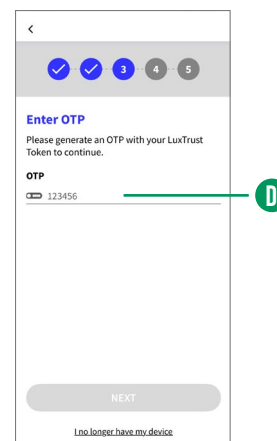

**BGL
BNP PARIBAS**

The bank
for a changing
world

STEP 2: INSTALL THE LUXTRUST MOBILE APP

With your LuxTrust login details at hand, download the LuxTrust Mobile app on your smartphone from the App Store or Google Play.

Start the app and follow the steps shown on the screen.

1

Press **'LOGIN'** **A**
Enter your LuxTrust User ID
and password
(ex. ABCD1234) **B**

2

Select
Token LuxTrust **C**
Enter the **OTP** displayed on
your Token **D**

3

Set a **PIN** **E** (this must be 6 numbers, and will be used to unlock your LuxTrust Mobile app)

Use your **biometrics** **F** (fingerprint, facial recognition). These can be used instead of the **PIN** to unlock the LuxTrust Mobile app