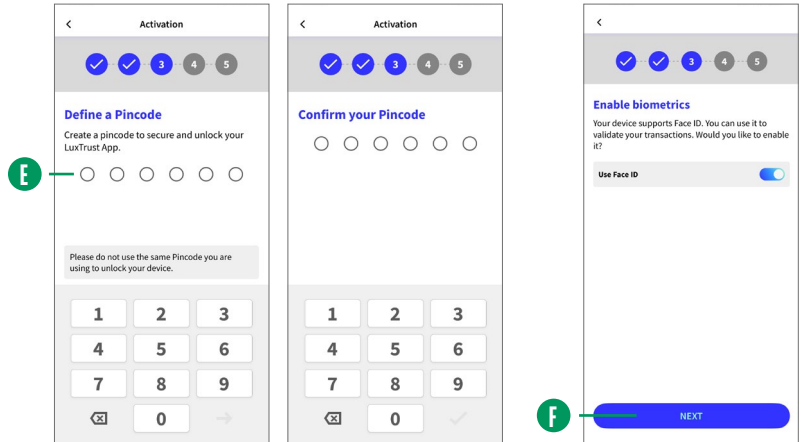

**BGL
BNP PARIBAS**

The bank
for a changing
world

STEP 2: INSTALL THE LUXTRUST MOBILE APP

With your LuxTrust login details at hand, download the LuxTrust Mobile app on your smartphone from the App Store or Google Play.

Start the app and follow the steps shown on the screen.

1

Press **'LOGIN'** **A**
Enter your LuxTrust User ID
and password
(ex. ABCD1234) **B**

2

Select
Token LuxTrust **C**
Enter the **OTP** displayed on
your Token **D**

3

Set a **PIN** **E** (this must be 6 numbers, and will be used to unlock your LuxTrust Mobile app)

Use your **biometrics** **F** (fingerprint, facial recognition). These can be used instead of the **PIN** to unlock the LuxTrust Mobile app

4

Enter the name of your device **G**

You will receive a text within 6 hours. **Click on the link** contained in the text to **complete the activation** **H**

5

Activation successful

YOUR LUXTRUST APP IS READY TO BE USED!