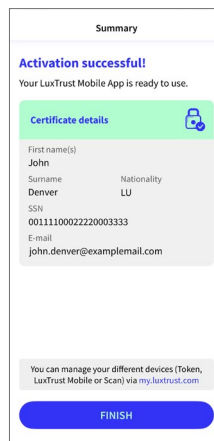

Start the app and follow the steps shown on the screen.

1

Press **'LOGIN'** **A**
Enter your LuxTrust User ID
and password
(ex. ABCD1234) **B**

2

Select
Token LuxTrust **C**
Enter the **OTP** displayed on
your Token **D**

3

Set a **PIN** **E** (this must be 6 numbers, and will be used to unlock your LuxTrust Mobile app)

Use your **biometrics** **F** (fingerprint, facial recognition). These can be used instead of the **PIN** to unlock the LuxTrust Mobile app

4

Enter the name of your device **G**

You will receive a text within 6 hours. **Click on the link** contained in the text to **complete the activation** **H**

5

Activation successful

YOUR LUXTRUST APP IS READY TO BE USED!