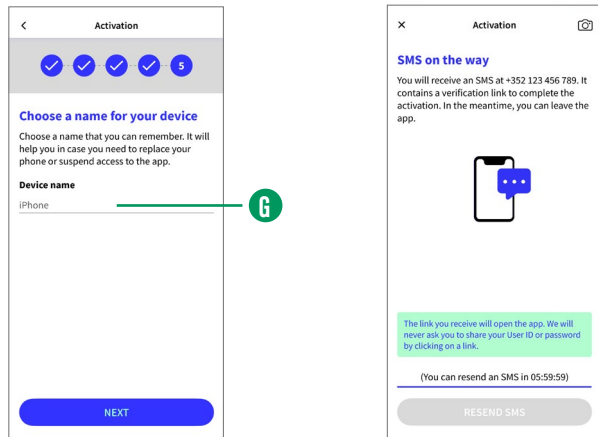

Start the app and follow the steps shown on the screen.

1

Press **'LOGIN'** **A**
Enter your LuxTrust User ID
and password
(ex. ABCD1234) **B**

2

Select
Token LuxTrust **C**
Enter the **OTP** displayed on
your Token **D**

3

Set a **PIN** **E** (this must be 6 numbers, and will be used to unlock your LuxTrust Mobile app)

Use your **biometrics** **F** (fingerprint, facial recognition). These can be used instead of the **PIN** to unlock the LuxTrust Mobile app

4

Enter the name of your device **G**

You will receive a text within 6 hours. **Click on the link** contained in the text to **complete the activation** **H**

5

Activation successful

YOUR LUXTRUST APP IS READY TO BE USED!