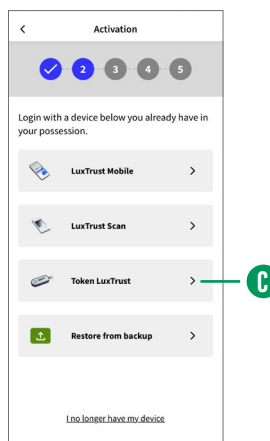

**BGL
BNP PARIBAS**

The bank
for a changing
world

STEP 2: INSTALL THE LUXTRUST MOBILE APP

With your LuxTrust login details at hand, download the LuxTrust Mobile app on your smartphone from the App Store or Google Play.

Start the app and follow the steps shown on the screen.

1

Press **'LOGIN'** **A**
Enter your LuxTrust User ID
and password
(ex. ABCD1234) **B**

2

Select
Token LuxTrust **C**
Enter the **OTP** displayed on
your Token **D**

3

Set a **PIN** **E** (this must be 6 numbers, and will be used to unlock your LuxTrust Mobile app)

Use your **biometrics** **F** (fingerprint, facial recognition). These can be used instead of the **PIN** to unlock the LuxTrust Mobile app

4

Enter the name of your device **G**

You will receive a text within 6 hours. **Click on the link** contained in the text to **complete the activation** **H**

5

Activation successful

YOUR LUXTRUST APP IS READY TO BE USED!